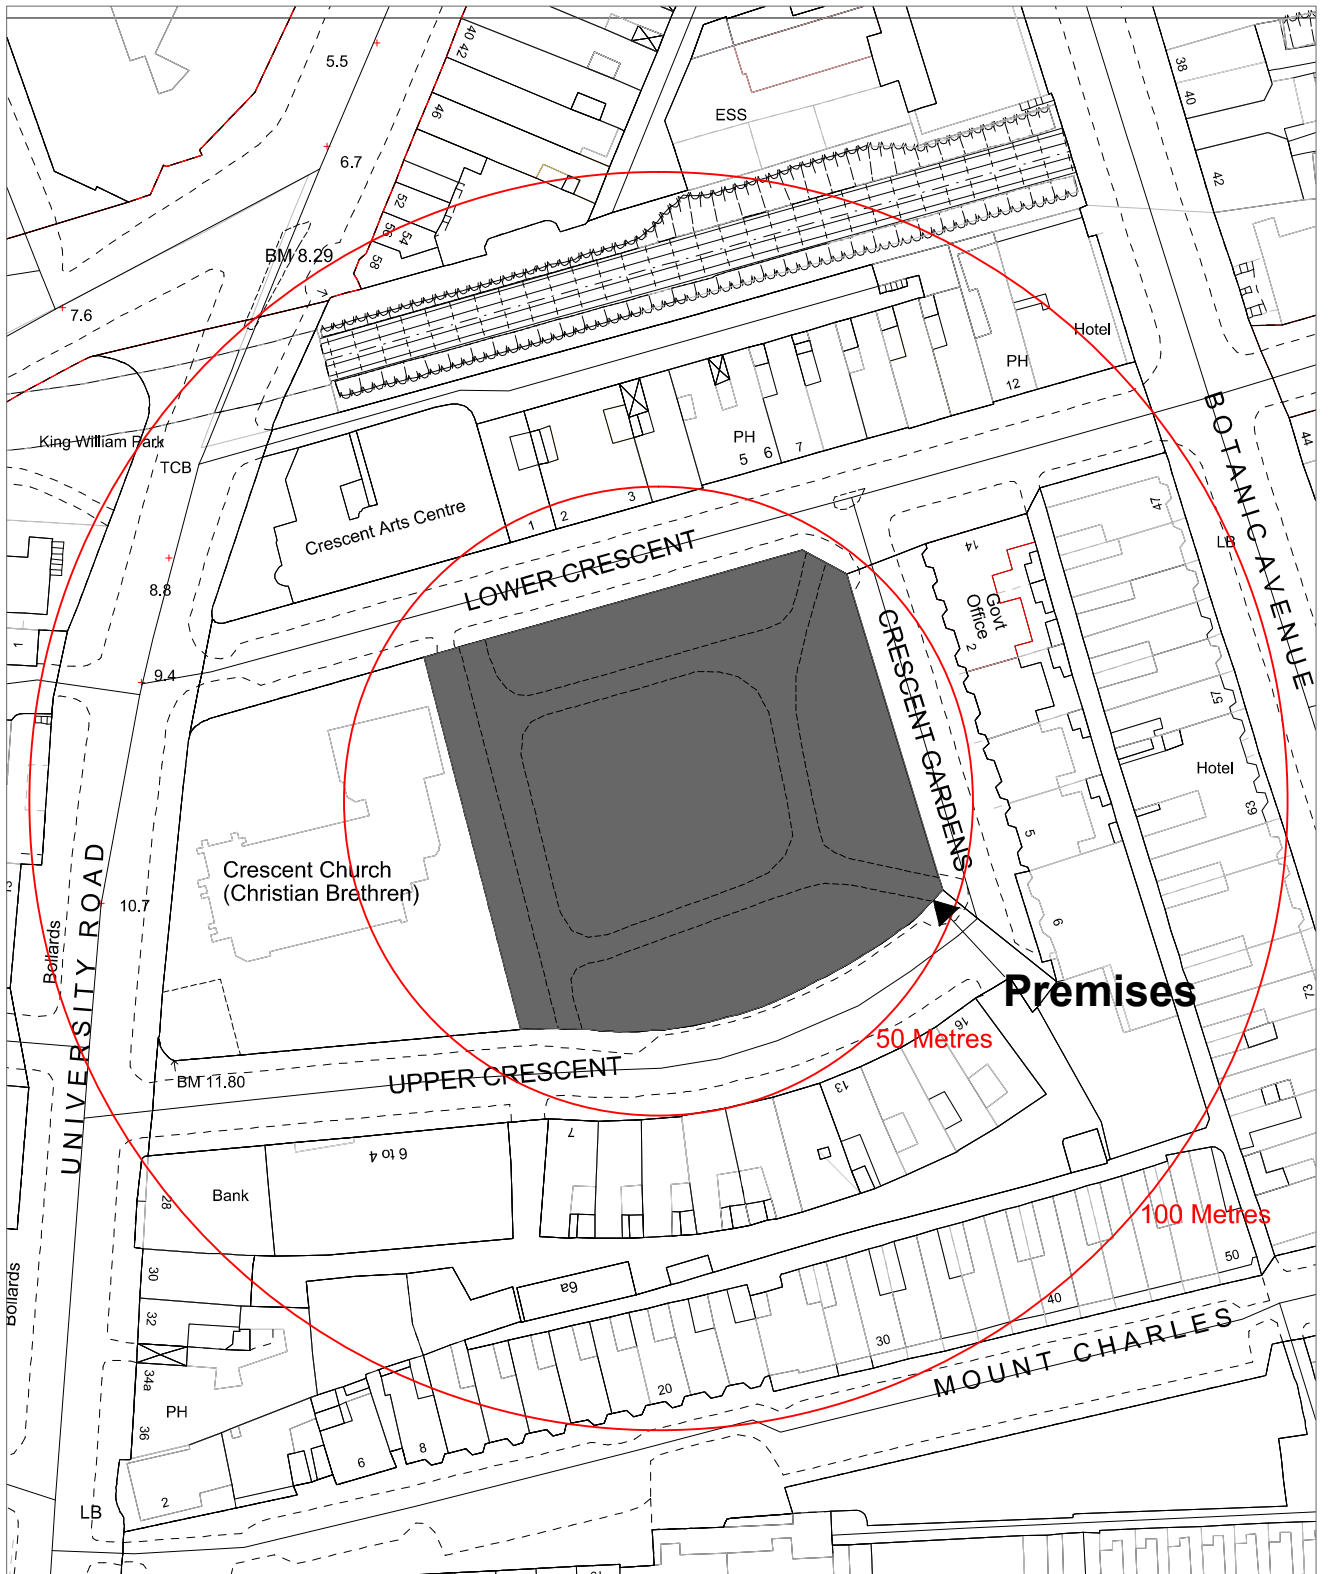

Building Control Service

Appendix 2

DRAWN BY MT
DATE 02/08/2016

Lower Crescent Open Space
Crescent Gardens

SCALE 1:1250